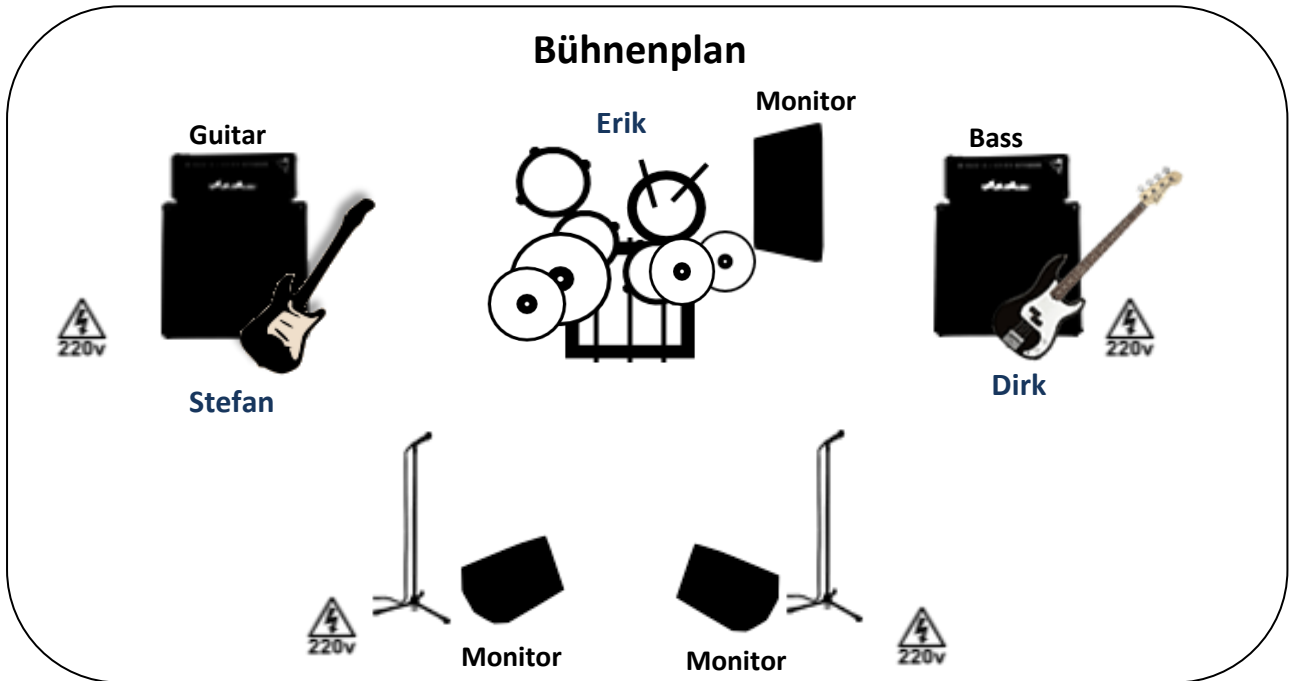

## Bühnenplan

	Instrument
1	Bassdrum
2	Snare
3	Hihat
4	Tom 1
5	Tom 2
6	Tom 3
7	Overhead recht
8	Overhead links
9	Bass (DI-Ausgang am Verstärker)
10	Guitar (Mic)
11	Vox Guitar
12	Vox Bass
	Monitor Drums
	Monitor Vox Guitar
	Monitor Vox Bass

#### Bass:

- SWR Headlite (mit DI-Ausgang)
- Trase Elliot 4x10
- Effektboard